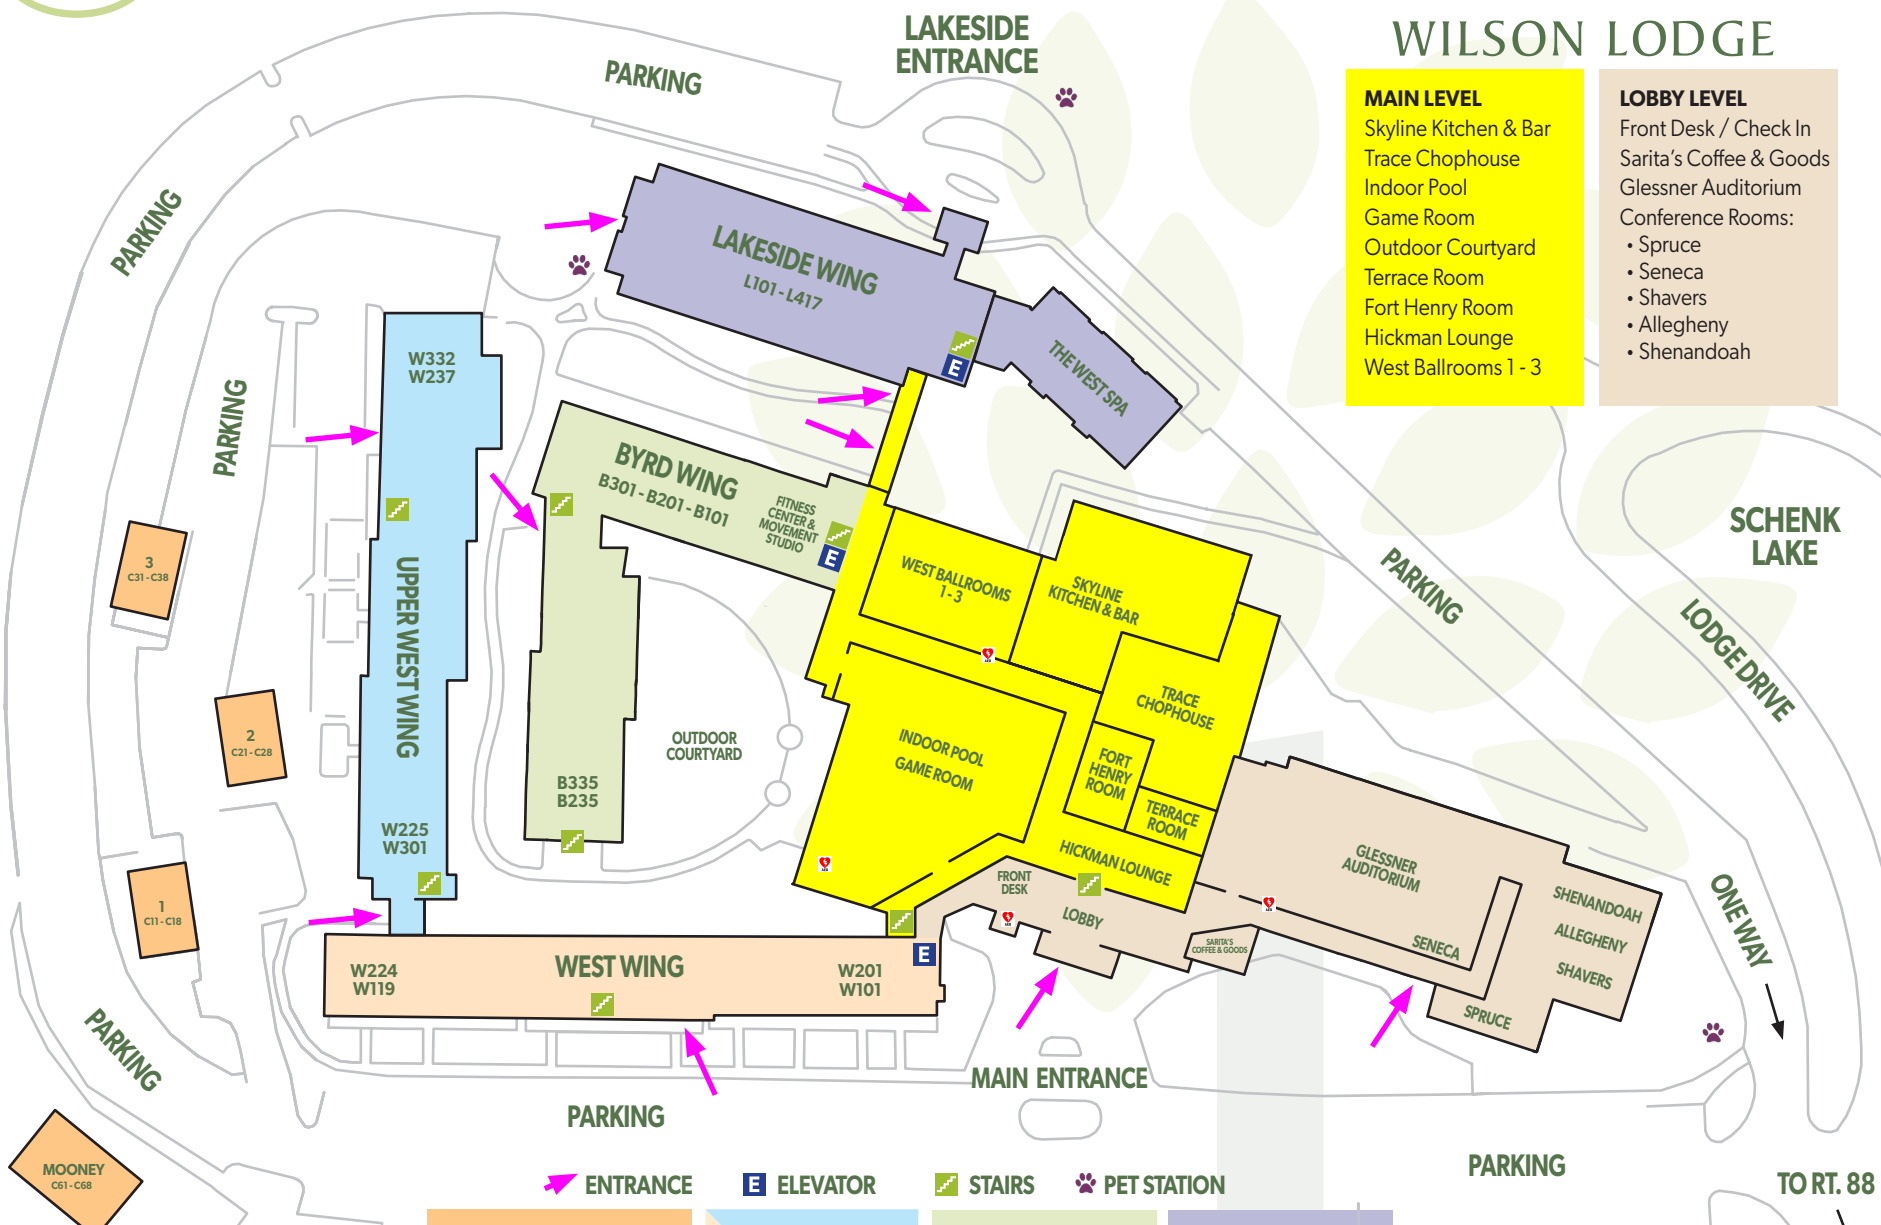

Schenk Lake

- Pedal Boats
- Kayaks
- Fishing

Wilson Lodge

- Lodge/Cottage Check-In
- Conference Rooms
- Skyline Kitchen & Bar
- Trace Chophouse
- Lakeview Patio / Cantina
- Sarita's Coffee & Goods
- The West Spa

MAP LEGEND

- Information
- Restrooms
- Dining/Restaurants
- Automated External Defibrillator
- Refreshments
- Reserved Picnic Sites
- Water Bottle Filling Stations

COTTAGE LOCATOR

- Cottage Area A:**
- A Azalea
 - O Oak
 - BE Beech
 - B Bluet
 - Q Quince
 - CH Chestnut
 - C Clover
 - R Redbud
 - D Daisy
 - S Sumac
 - DO Dogwood
 - E Edelwiess
 - T Tulip
 - EL Elderberry
 - F Fern
 - U Ulmus
 - G Goldenrod
 - V Viburnum
 - W Willow
 - Y Yucca
 - Z Zelkova
- Cottage Area B:**
- K Kalmia
 - BU Burton House
 - L Laurel
 - AS Ash
 - I Ivy
 - J Juniper
 - H Hawthorn
- Cottage Area C:**
- AR Aster
 - DA Daffodil
 - GI Ginkgo
 - FO Forsythia
 - HO Holly
 - LI Lilac
 - RH Rhododendron
 - MA May
 - CB Chambers
 - HE Hess
 - M Mooney
 - CL Chalets

OGLEBAY.COM

WILSON LODGE

- MAIN LEVEL**
- Skyline Kitchen & Bar
 - Trace Chophouse
 - Indoor Pool
 - Game Room
 - Outdoor Courtyard
 - Terrace Room
 - Fort Henry Room
 - Hickman Lounge
 - West Ballrooms 1 - 3

- LOBBY LEVEL**
- Front Desk / Check In
 - Sarita's Coffee & Goods
 - Glessner Auditorium
 - Conference Rooms:
 - Spruce
 - Seneca
 - Shavers
 - Allegheny
 - Shenandoah

<p>CHALETS</p> <p>Outside Entry: Chalet 1- Rooms C11 - C18 Chalet 2- Rooms C21 - C28 Chalet 3- Rooms C31 - C38</p>	<p>WEST & UPPER WEST WING</p> <p>Rooms W201 - W332 Outside Entry Rooms: W101 - W119</p>	<p>BYRD WING</p> <p>Rooms B101 - B335 Resort Sales Office Fitness Center & Movement Studio</p>	<p>LAKESIDE WING</p> <p>Rooms L101 - L417 The West Spa Lakeview Patio</p>